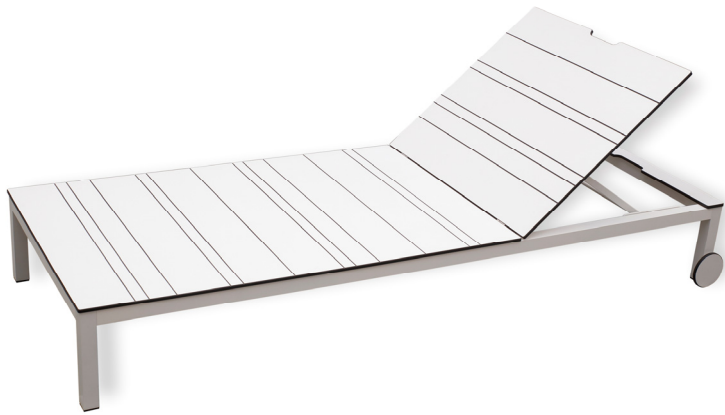

Pacific

Sunlounger with powder coated aluminum frame and top of Compact Hpl from the Italian firm Abet Laminati.

Features an adjustable backrest and wheels for easier movement.

Special dimensions upon request.

Dimensions (mm)	Package	Pieces	Volume	Weight
2025x790x285h		1		
2025x690x285h		1		

Compact Hpl top colors

410
White

478
Grey light

810
Mini Bianco

869
Alpaca

Aluminum frame colors

902
Black

903
White

904
Grey alum

905
Grey

906
Mocha